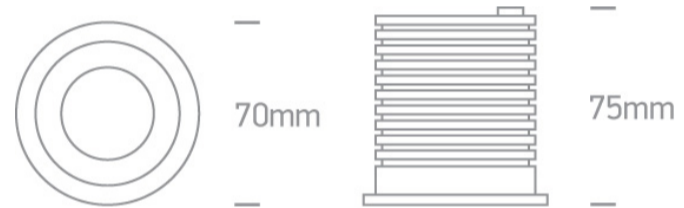

02 Recessed Spots Fixed LED>The Dark Light IP65 Range

10107H/W/W

IP65 7W COB LED Dark Light recessed spot ideal for bathroom installation.

Requires 700mA driver.

Complies with standard EN60598-1 and any other specific standards.

Downloads

Dimensions

Gallery

Must be ordered seperately

89015A

Related items

89015AT

Physical Specification

Product Type	Fitting
Item Group	02 Recessed Spots Fixed LED
Family	The Dark Light IP65 Range
Order Code	10107H/W/W
Colour	White
Material	Aluminium
Shape	Circular
Height	75mm
Diameter	70mm
Cutout Hole Diameter	60mm
Recessed Ceiling	Yes
Depth Required	90mm
Indoor	Yes
Outdoor	Yes

Electrical Characteristics

Fitting	
Input Type	Constant Current
Input Current	700mA
Safety Class	III
Power(Watts)	7W
IP Rating	IP65
Light Source	LED built in

LED Type
LED Brand
LED Number
Cable Length
F Mark