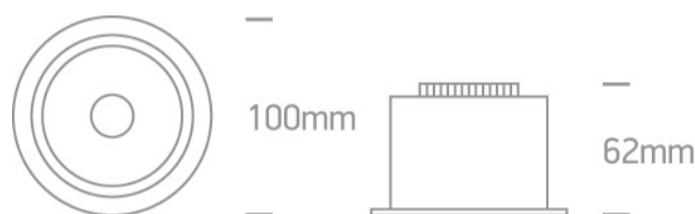

Downloads

Dimensions