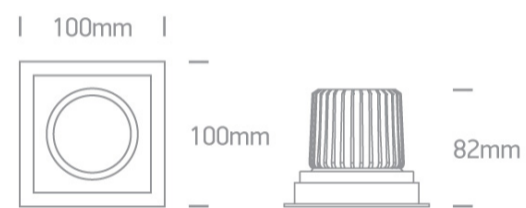

04 Recessed Spots Adjustable LED>The COB Shop & Hotel Range

**51112E/W/C**

12W LED Dark Light Recessed adjustable spot, IP20.

Requires 700mA driver.

Complies with standard EN60598-1 and any other specific standards.

Downloads

Dimensions

Gallery

Must be ordered separately

89015A

Related items

89015AT

Physical Specification

Item Group	04 Recessed Spots Adjustable LED
Family	The COB Shop & Hotel Range
Order Code	51112E/W/C
Colour	White
Material	Die Cast
Shape	Rectangular
Length	100mm
Width	100mm
Height	80mm
Cutout Hole Width	90mm
Cutout Hole Length	90mm
Recessed Ceiling	Yes
Depth Required	95mm
Indoor	Yes
Adjustable	2 Directions

Electrical Characteristics

Fitting	
Input Type	Constant Current
Input Current	700mA
Safety Class	III
Power(Watts)	12W
IP Rating	IP20

Light Source	LED built in
LED Type	COB
LED Brand	Epistar
LED Number	1
Cable Length	40cm
F Mark	