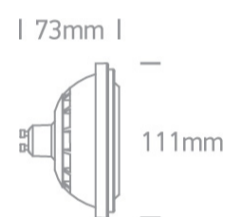

Downloads

Dimensions

Physical Specification

Item Group

25 Lamps

Family

R111 GU10 LED Dimmable

Order Code

7513AGD/C/24

Shape

Circular

Height

73mm

Diameter

111mm

Electrical Characteristics

Colour Temperature	3000K
Lumen Output	850lm
Light Efficiency	65,38lm/W
CRI	80
Beam Angle	24°
Illumination Diagram	

Packing Info

Box Weight	0,4Kg
Pcs/Carton	24
Barcode	5291889034599
HS Code	8539500000

Energy Label