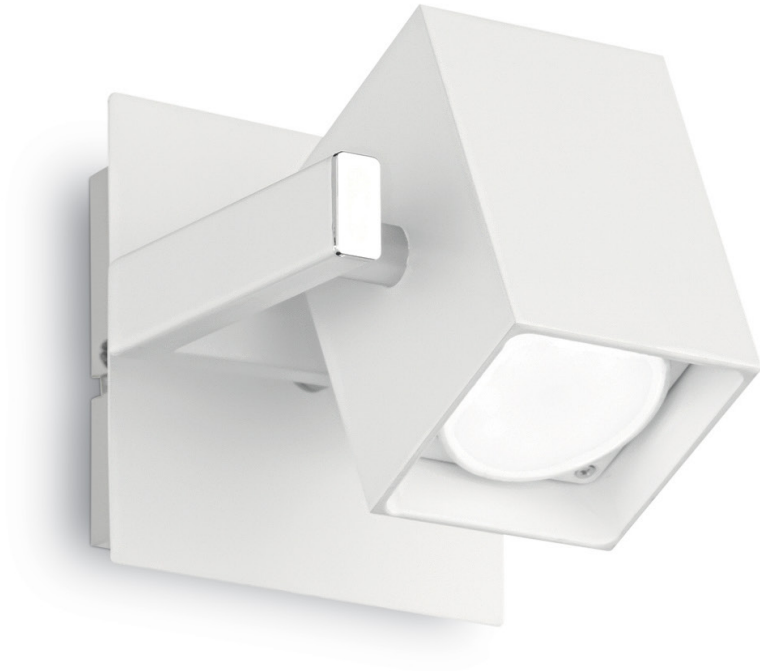

WALL LAMP

Metal base, frame and diffuser finished with matt varnish and chrome details. Adjustable diffusers.

Suggestion

Code	073521
Item name	MOUSE AP1 BIANCO
Insulation class	Class I
IP	20
Power	max 1 x 50W GU10
Bulb / LED included /	
Net Weight	0,450 Kg
Volume	0,0038 m ³
Base / Hole	8 x 8 cm