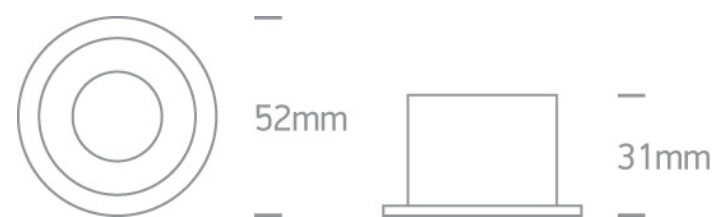

04 Recessed Spots Adjustable LED>The COB Dark Light Range

11103BD/W/W

3W LED Dark Light Recessed adjustable spot, IP20.

Requires 350mA driver.

Complies with standard EN60598-1 and any other specific standards.

Downloads

Dimensions

Gallery

Must be ordered seperately

89004

Physical Specification

Product Type	Fitting
Item Group	04 Recessed Spots Adjustable LED
Family	The COB Dark Light Range
Order Code	11103BD/W/W
Colour	White
Material	Aluminium
Shape	Circular
Height	31mm
Diameter	52mm
Cutout Hole Diameter	44mm
Recessed Ceiling	Yes
Depth Required	50mm
Indoor	Yes
Adjustable	1 Direction

Electrical Characteristics

Fitting	
Input Type	Constant Current
Input Current	350mA
Safety Class	
Power(Watts)	3W
IP Rating	IP20
Light Source	LED built in
LED Type	COB
LED Brand	Luminus
LED Number	1
Cable Length	40cm
F Mark	

Illumination Data

Colour Temperature	3000K
Lumen Output	220lm
Light Efficiency	73,33lm/W
CRI	90
Beam Angle	36°
Illumination Diagram	
Dark Light	Yes

Packing Info

Box Length	6,5cm
Box Width	6,5cm
Box Height	4,5cm
Box Weight	0,082Kg
Pcs/Carton	100
Barcode	5291889049319
HS Code	9405409900