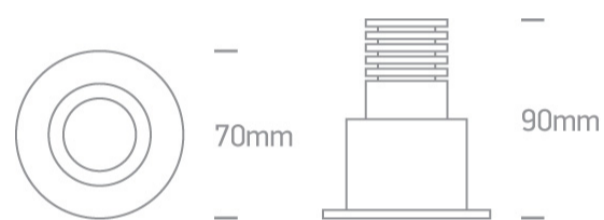

04 Recessed Spots Adjustable LED>The COB Shop & Hotel Range

11107DL/W/W

7W LED Dark Light Recessed adjustable spot, IP20.

Requires 700mA driver.

Complies with standard EN60598-1 and any other specific standards.

Downloads

Dimensions

Gallery

Must be ordered separately

89015A

Physical Specification

Product Type	Gear
Item Group	04 Recessed Spots Adjustable LED
Family	The COB Shop & Hotel Range
Order Code	11107DL/W/W
Colour	White
Material	Aluminium
Shape	Circular
Height	90mm
Diameter	70mm
Cutout Hole Diameter	60mm
Recessed Ceiling	Yes
Depth Required	100mm
Indoor	Yes
Adjustable	1 Direction

Electrical Characteristics

Fitting

Input Type	Constant Current
Input Current	700mA
Safety Class	
Power(Watts)	7W
IP Rating	IP20
Light Source	LED built in
LED Type	COB
LED Brand	Cree
LED Number	1
Cable Length	40cm
F Mark	

Illumination Data

Colour Temperature	3000K
Lumen Output	450lm
Light Efficiency	64,28lm/W
CRI	80
Beam Angle	38°
Illumination Diagram	
Dark Light	Yes

Packing Info

Box Length	8,5cm
Box Width	8,5cm
Box Height	9,5cm
Box Weight	0,242Kg
Pcs/Carton	50
Barcode	5291889048763
HS Code	9405409900