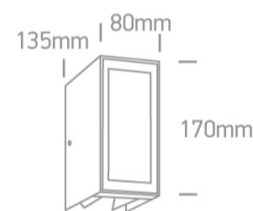

14 Wall & Ceiling LED > Outdoor Wall Dark Lights Die cast

**67440/AN/W**

9W LED Outdoor Wall light with adjustable beam, IP54.

Complete with driver.

Complies with standard EN60598-1 and any other specific standards.

Downloads

Dimensions

Physical Specification

Item Group	14 Wall & Ceiling LED
Family	Outdoor Wall Dark Lights Die cast
Order Code	67440/AN/W
Colour	Anthracite
Material	Die Cast
Shape	Rectangular
Length	170mm
Width	80mm
Height	135mm
Surface Wall	Yes
Indoor	Yes
Outdoor	Yes

## Packing Info

Box Length	14,5cm
Box Width	9,5cm
Box Height	19cm
Pcs/Carton	8
Barcode	5291889056393
HS Code	9405409900