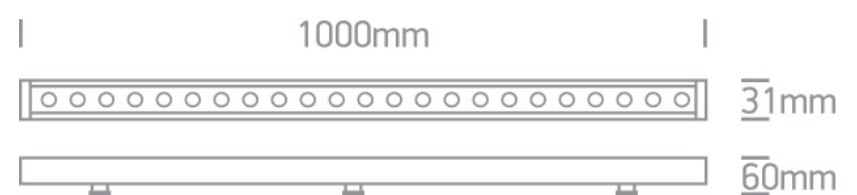

New 2019 Edition 3>Industrial & Floodlights

7055B/W

24x1W LED Wall Washers.

Connect Maximum 5pcs.

Requires 24V DC constant voltage LED driver.

Complies with standard EN60598-1 and any other specific standards.

Downloads

Dimensions

Physical Specification

Item Group	New 2019 Edition 3
Family	Industrial & Floodlights
Order Code	7055B/W
Colour	Grey
Material	Aluminium
Shape	Rectangular
Length	1000mm
Width	31mm
Height	60mm
Surface Ceiling	Yes
Surface Wall	Yes
Surface Floor/Ground	Yes

Indoor
Outdoor
Adjustable

Yes
Yes
1 Direction

Electrical Characteristics

Fitting

Input Type	Constant Voltage
Input Voltage	24V DC
Safety Class	
Power(Watts)	24W
IP Rating	IP66
Light Source	LED built in
LED Type	COB
LED Brand	Osram
LED Number	24
Cable Length	100cm supply cable + 15cm cable male + 15cm cable female
F Mark	

Illumination Data

Colour Temperature	3000K
Lumen Output	1700lm
Light Efficiency	70,83lm/W
CRI	80
Beam Angle	60°x20°
Illumination Diagram	

Packing Info

Box Weight	1,2Kg
Pcs/Carton	15

Carton Length	103cm
Carton Width	28cm
Carton Height	20cm
Carton Weight	18,7Kg
Barcode	5291889062356
HS Code	9405409900