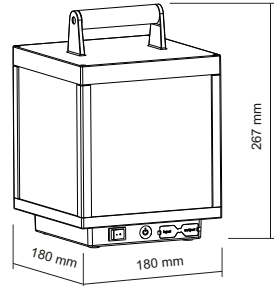

VISOR ALUMINIUM 5W 120° LED

IP65

6.5h. charging time

LI-ION

7.800 mAh Micro USB charge

460lm 5h

230lm 11h

46lm 25h