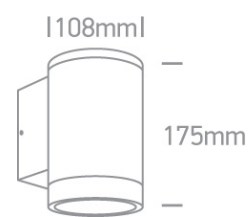

13 Wall & Ceiling>The PAR30 Outdoor Wall Lights

**67400D/B**

PAR30, E27 Wall outdoor cylinder, IP65.

Complies with standard EN60598-1 and any other specific standards.

Downloads

Dimensions

Physical Specification

Item Group	13 Wall & Ceiling
Family	The PAR30 Outdoor Wall Lights
Order Code	67400D/B
Colour	Black
Material	Die Cast
Diffuser Material	Glass
Shape	Circular
Height	175mm
Diameter	108mm
Surface Wall	Yes
Indoor	Yes
Outdoor	Yes

## Packing Info

Box Length	15cm
------------	------

Box Width	11,5cm
-----------	--------

Box Height	19,5cm
------------	--------

Pcs/Carton	6
------------	---

Barcode	5291889058083
---------	---------------