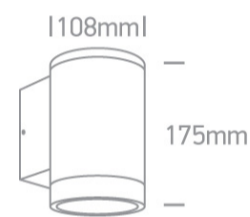

13 Wall & Ceiling>The PAR30 Outdoor Wall Lights

67400D/W

PAR30, E27 Wall outdoor cylinder, IP65.

Complies with standard EN60598-1 and any other specific standards.

Downloads

Dimensions

Physical Specification

Item Group	13 Wall & Ceiling
Family	The PAR30 Outdoor Wall Lights
Order Code	67400D/W
Colour	White
Material	Die Cast
Diffuser Material	Glass
Shape	Circular
Height	175mm
Diameter	108mm
Surface Wall	Yes
Indoor	Yes
Outdoor	Yes

Dimmable	N/A
----------	-----

F Mark	
--------	---

Illumination Data

Illumination Diagram	
----------------------	---

Packing Info

Box Length	15cm
------------	------

Box Width	11,5cm
-----------	--------

Box Height	19,5cm
------------	--------