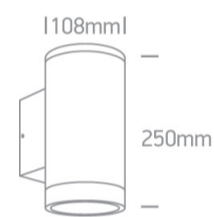

13 Wall & Ceiling>The PAR30 Outdoor Wall Lights

67400E/B

2xPAR30, E27 Wall outdoor cylinder, IP65.

Complies with standard EN60598-1 and any other specific standards.

Downloads

Dimensions

Physical Specification

Item Group	13 Wall & Ceiling
Family	The PAR30 Outdoor Wall Lights
Order Code	67400E/B
Colour	Black
Material	Die Cast
Diffuser Material	Glass
Shape	Circular
Height	250mm
Diameter	108mm
Surface Wall	Yes
Indoor	Yes
Outdoor	Yes

Box Width	11,5cm
-----------	--------

Box Height	27cm
------------	------

Pcs/Carton	6
------------	---

Barcode	5291889058045
---------	---------------

HS Code	9405409900
---------	------------

Certification & Warranty