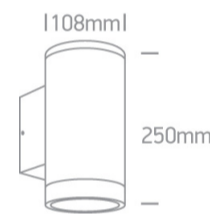

13 Wall & Ceiling>The PAR30 Outdoor Wall Lights

67400E/G

2xPAR30, E27 Wall outdoor cylinder, IP65.

Complies with standard EN60598-1 and any other specific standards.

Downloads

Dimensions

Physical Specification

Item Group	13 Wall & Ceiling
Family	The PAR30 Outdoor Wall Lights
Order Code	67400E/G
Colour	Grey
Material	Die Cast
Diffuser Material	Glass
Shape	Circular
Height	250mm
Diameter	108mm
Surface Wall	Yes
Indoor	Yes
Outdoor	Yes

Box Width	11,5cm
-----------	--------

Box Height	27cm
------------	------

Pcs/Carton	6
------------	---

Barcode	5291889058038
---------	---------------

HS Code	9405409900
---------	------------

Certification & Warranty